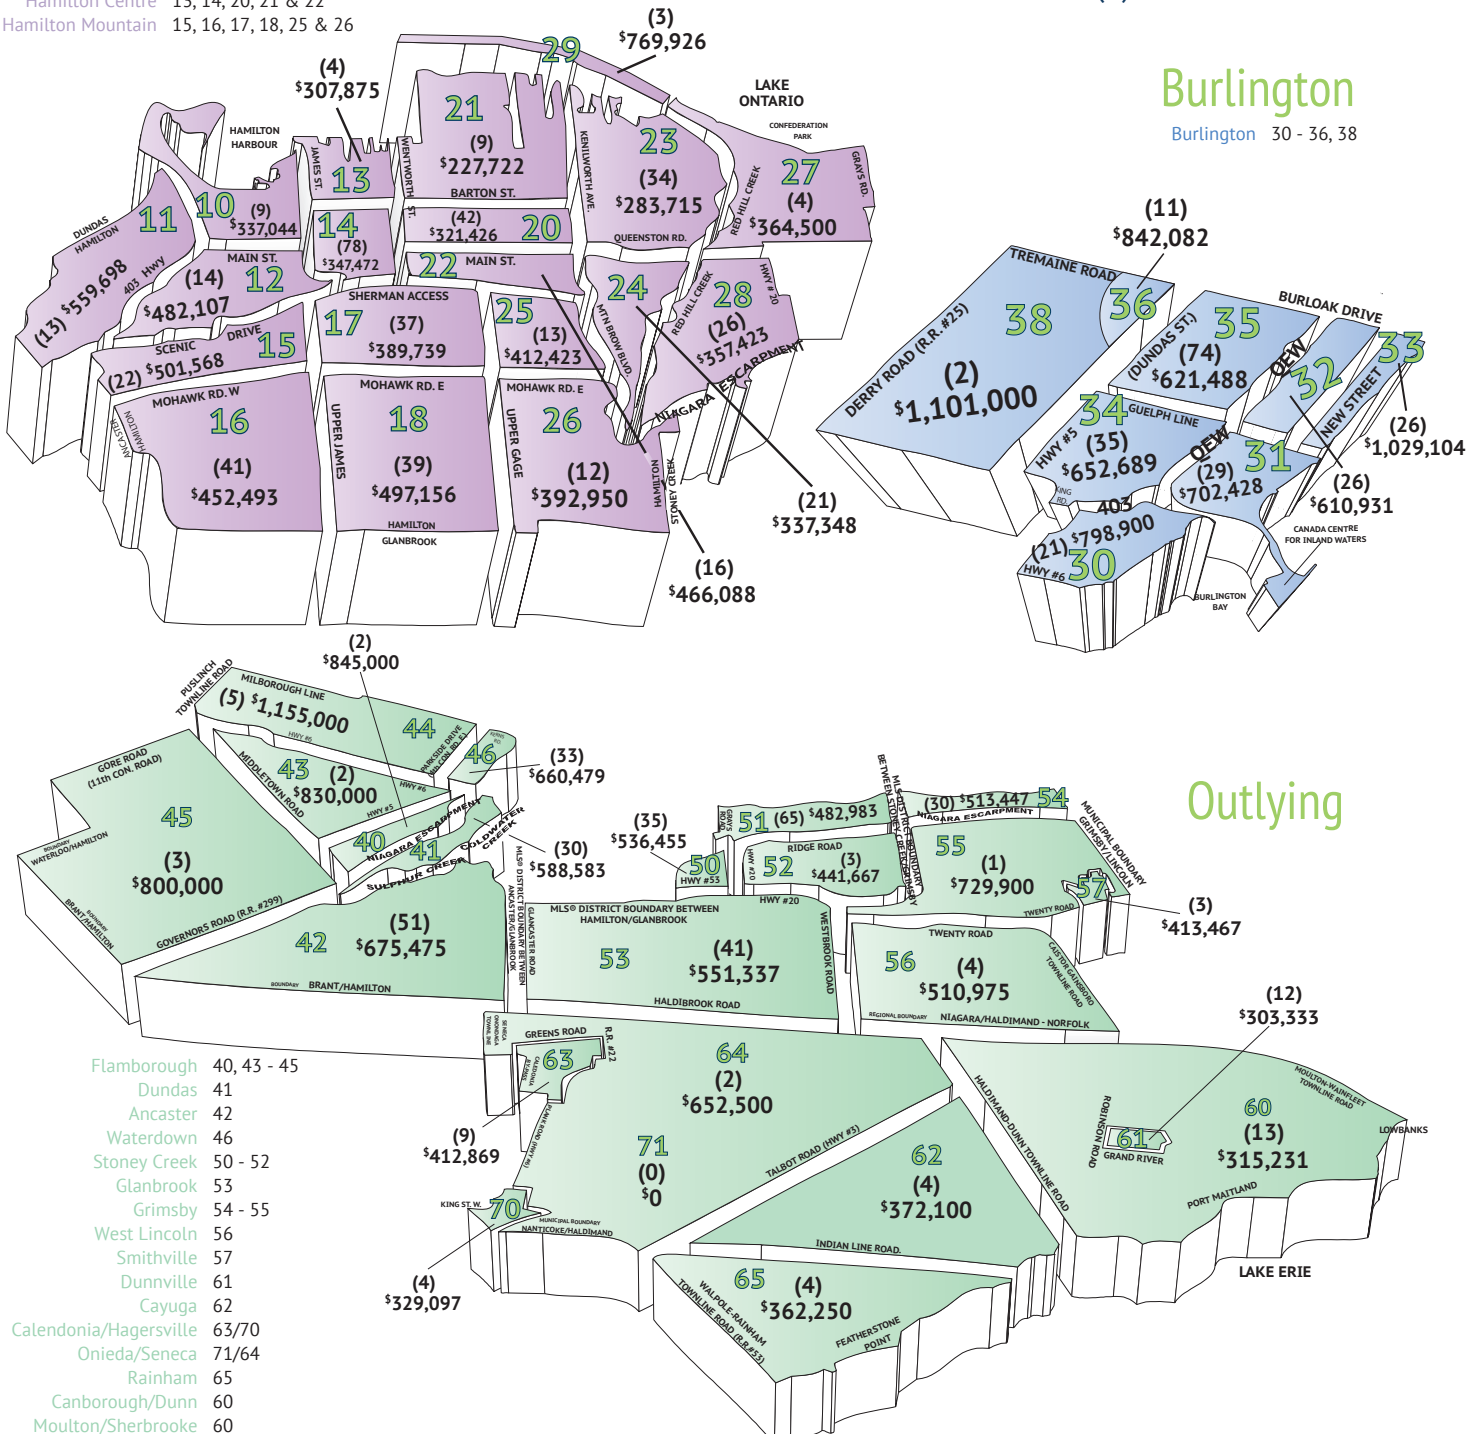

STATSMAPS

REALTORS[®]
ASSOCIATION
of Hamilton-Burlington

Hamilton

- Hamilton West 10 - 12
- Hamilton East 23, 24, 27, 28 & 29
- Hamilton Centre 13, 14, 20, 21 & 22
- Hamilton Mountain 15, 16, 17, 18, 25 & 26

RAHB Average Price by District

(#) Residential Unit Sales

- Flamborough 40, 43 - 45
- Dundas 41
- Ancaster 42
- Waterdown 46
- Stoney Creek 50 - 52
- Glanbrook 53
- Grimsby 54 - 55
- West Lincoln 56
- Smithville 57
- Dunnville 61
- Cayuga 62
- Calendonia/Hagersville 63/70
- Onieda/Seneca 71/64
- Rainham 65
- Canborough/Dunn 60
- Moulton/Sherbrooke 60