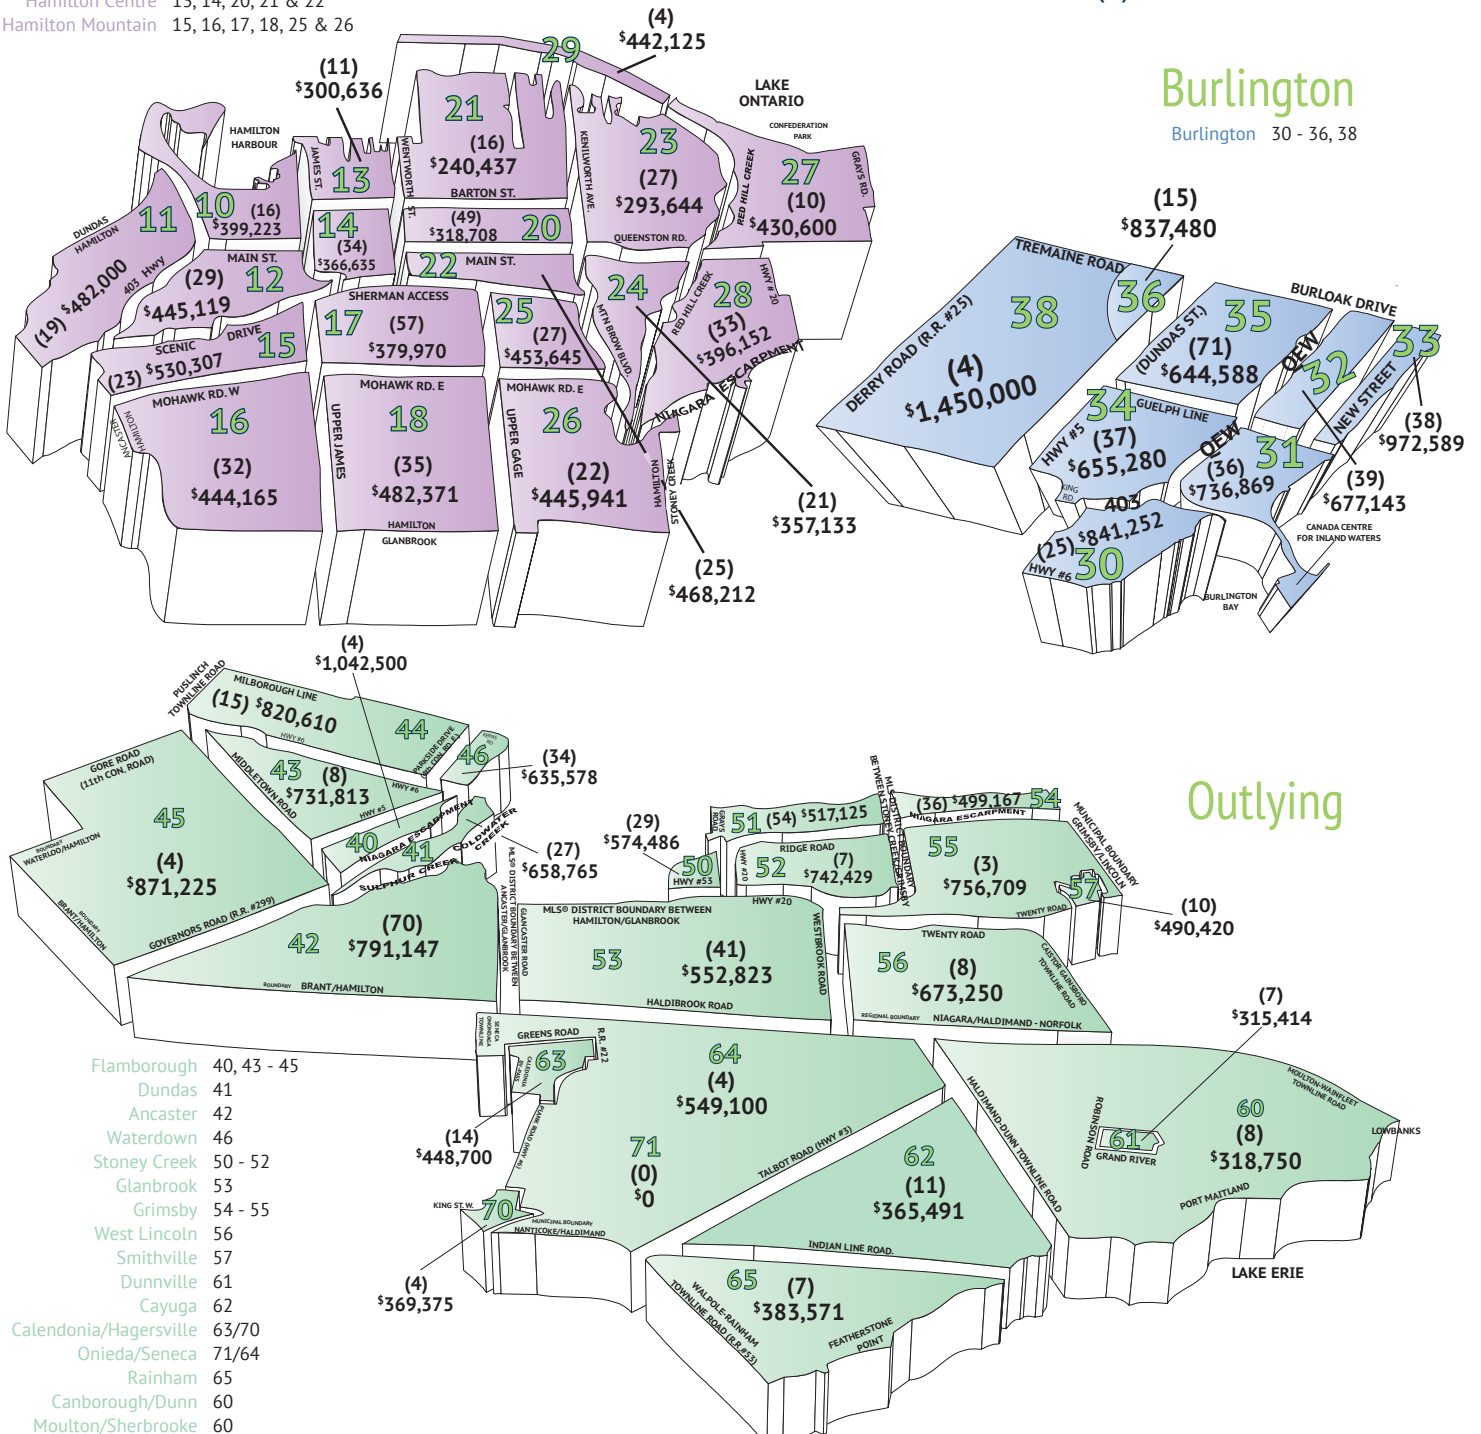

STATSMAPS

REALTORS[®]
ASSOCIATION
of Hamilton-Burlington

Hamilton

Hamilton West 10 - 12
Hamilton East 23, 24, 27, 28 & 29
Hamilton Centre 13, 14, 20, 21 & 22
Hamilton Mountain 15, 16, 17, 18, 25 & 26

RAHB Average Price by District

(#) Residential Unit Sales

Burlington

Burlington 30 - 36, 38

- Flamborough 40, 43 - 45
- Dundas 41
- Ancaster 42
- Waterdown 46
- Stoney Creek 50 - 52
- Glanbrook 53
- Grimsby 54 - 55
- West Lincoln 56
- Smithville 57
- Dunnville 61
- Cayuga 62
- Calendonia/Hagersville 63/70
- Onieda/Seneca 71/64
- Rainham 65
- Canborough/Dunn 60
- Moulton/Sherbrooke 60