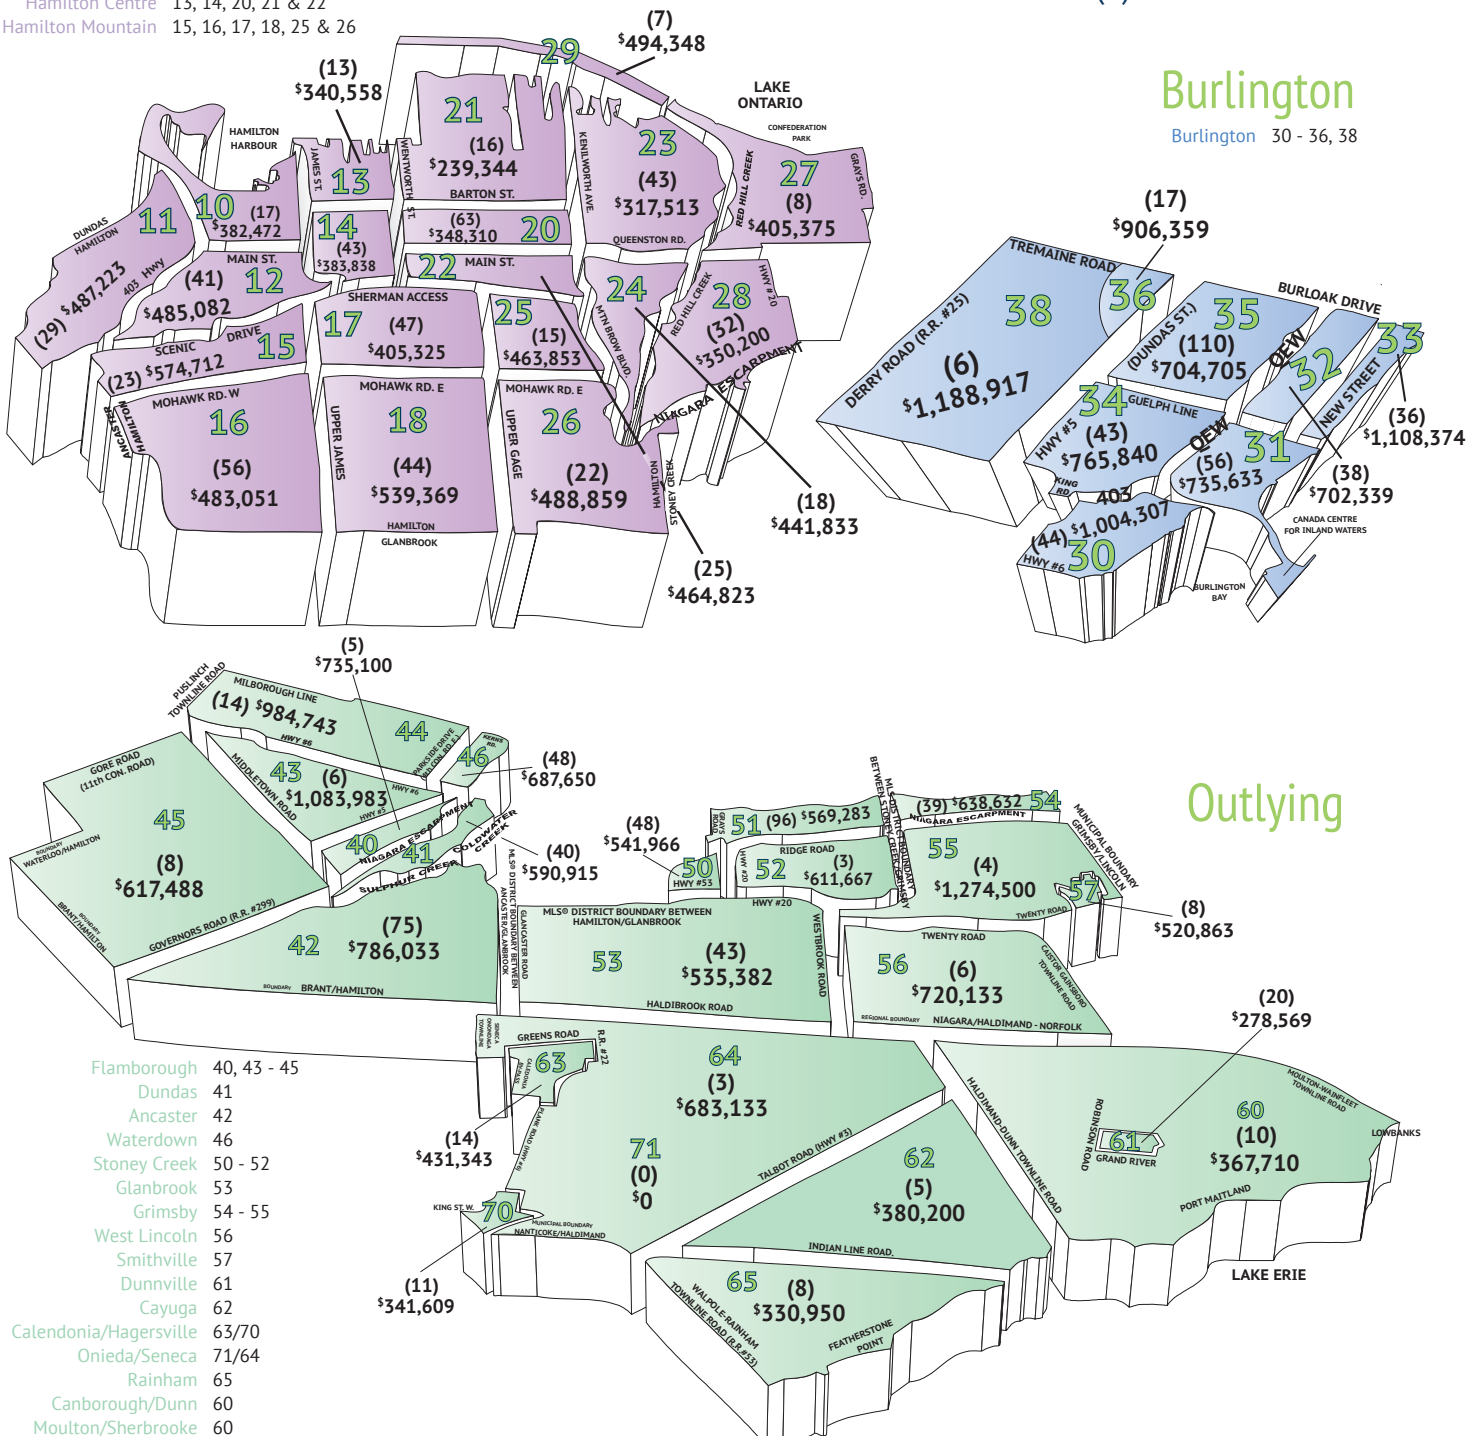

STATSMAPS

REALTORS[®]
ASSOCIATION
of Hamilton-Burlington

Hamilton

- Hamilton West 10 - 12
- Hamilton East 23, 24, 27, 28 & 29
- Hamilton Centre 13, 14, 20, 21 & 22
- Hamilton Mountain 15, 16, 17, 18, 25 & 26

RAHB Average Price by District

(#) Residential Unit Sales

Burlington

Burlington 30 - 36, 38

- Flamborough 40, 43 - 45
- Dundas 41
- Ancaster 42
- Waterdown 46
- Stoney Creek 50 - 52
- Glanbrook 53
- Grimsby 54 - 55
- West Lincoln 56
- Smithville 57
- Dunnville 61
- Cayuga 62
- Calendonia/Hagersville 63/70
- Onieda/Seneca 71/64
- Rainham 65
- Canborough/Dunn 60
- Moulton/Sherbrooke 60