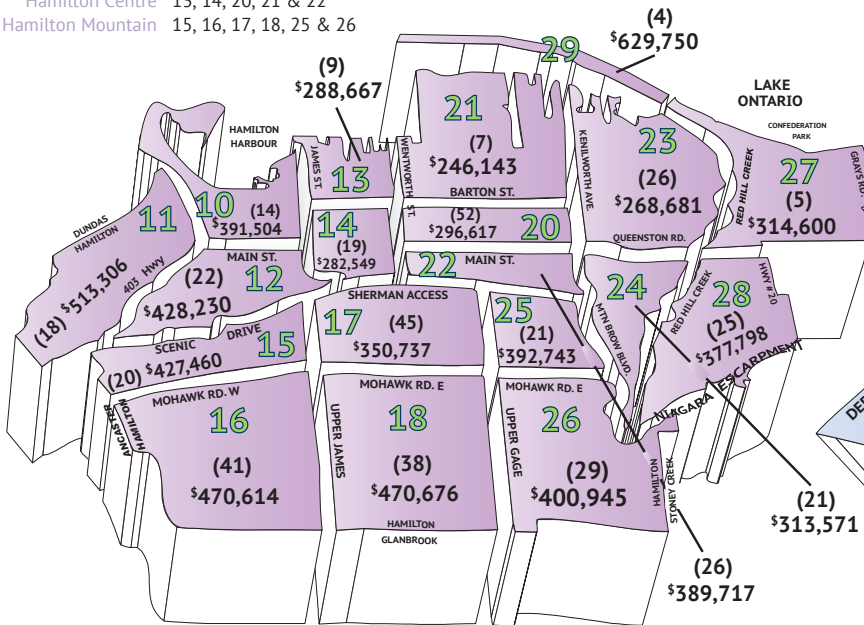

# STATSMAPS

**REALTORS<sup>®</sup>**  
**ASSOCIATION**  
of Hamilton-Burlington

## Hamilton

- Hamilton West 10 - 12
- Hamilton East 23, 24, 27, 28 & 29
- Hamilton Centre 13, 14, 20, 21 & 22
- Hamilton Mountain 15, 16, 17, 18, 25 & 26

## RAHB Average Price by District

(#) Residential Unit Sales

## Burlington

Burlington 30 - 36, 38